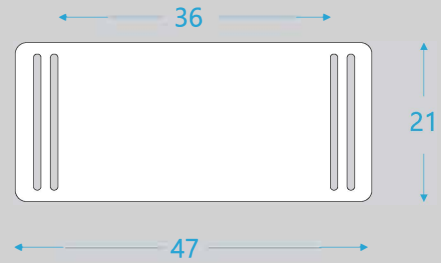

LORENPLAST
EXCELLENCE IN LABELS

Glasses tag PE transparent

Gt 201

Gt 202

Gt 203

Gt 204

Gt 205